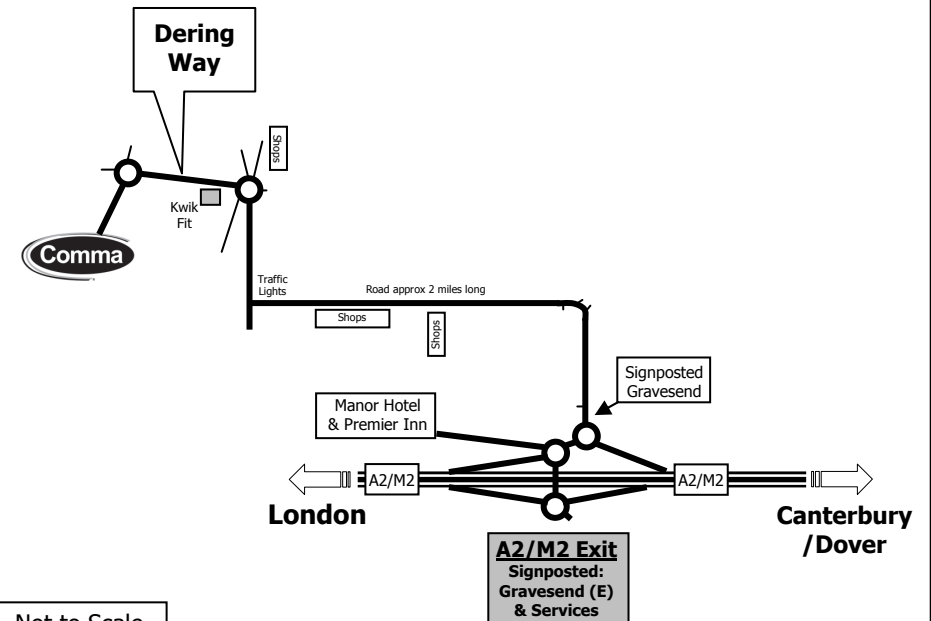

By Train

Nearest Station – Gravesend. Approximately 1 Mile from Comma Site.
For train times and information telephone British Rail Info on 08457 48 49 50
Taxis are available at the Train Station.