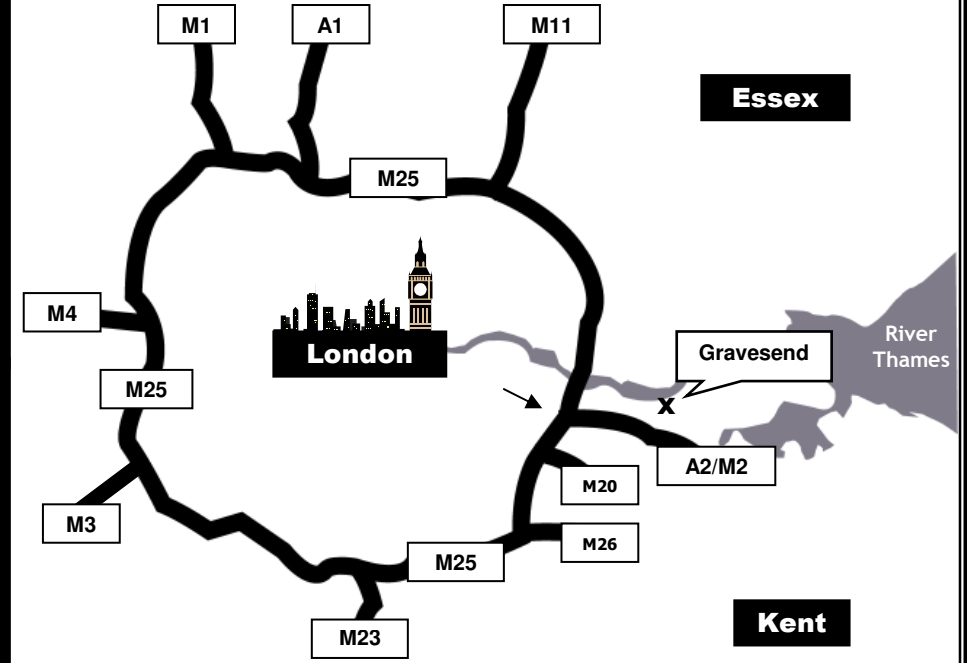

Comma Oil & Chemicals Ltd
 Dering Way
 Gravesend
 Kent DA12 2QX
 Telephone: 01474 564311
 Facsimile: 01474 333000

Directions & Map

FROM M1, A1 & M11

Travel clockwise around the M25 and pass over the Dartford Bridge.
 Exit at Junction 2 – Sign posted: A2/M2 Canterbury. The road will filter onto the A2/M2.
 Travel approximately 6.5 miles on the A2/M2 and exit at the junction sign-posted Gravesend (E) & Services.
 As you exit the A2/M2 (see lower map), you will come to a roundabout, take the second exit signposted Gravesend & Services. You will immediately come to another roundabout - Take the first exit signposted Gravesend.
 The road begins to go down hill and bends towards the left.
 Stay on this road for approximately 2 Miles until you reach a T- Junction at a set of traffic lights.
 Turn right at this T- Junction. After approximately 400 yards you will come to a roundabout.
 Take the second exit from the roundabout – sign-posted Dering Way.
 You will pass a Kwik Fit Centre on your left .
 Turn left at the next roundabout.
 After approximately half a mile turn left into the Comma Site.